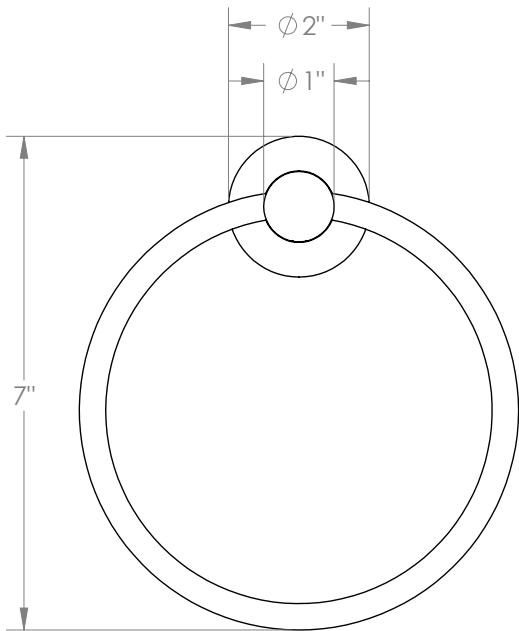

WATERMARK

BROOKLYN, NEW YORK

Loft 2.0

23-0.3

Wall Mounted Towel Ring

- Solid brass construction
- Mounting hardware included

Available in all finishes shown on the [Watermark Designs website](#)

Meets the applicable requirements of ASME A112.18.1/CSA B125.1, entitled "Plumbing Supply Fittings".

Watermark Designs reserves the right to make revisions without notice to product specifications. All product dimensions are nominal.

05/2024

350 Dewitt Ave. Brooklyn, NY 11207 USA | T: 1 718 257 2800 | F: 1 718 257 2144 | customerservice@watermark-designs.com