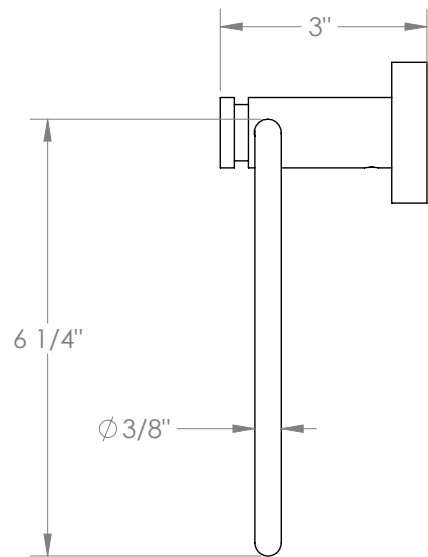

WATERMARK

BROOKLYN, NEW YORK

Loft 2.0

23-0.3

Wall Mounted Towel Ring

- Solid brass construction
- Mounting hardware included

Available in all finishes shown on the [Watermark Designs website](#)

Meets the applicable requirements of ASME A112.18.1/CSA B125.1, entitled "Plumbing Supply Fittings".

Watermark Designs reserves the right to make revisions without notice to product specifications. All product dimensions are nominal.

05/2024

350 Dewitt Ave. Brooklyn, NY 11207 USA | T: 1 718 257 2800 | F: 1 718 257 2144 | customerservice@watermark-designs.com