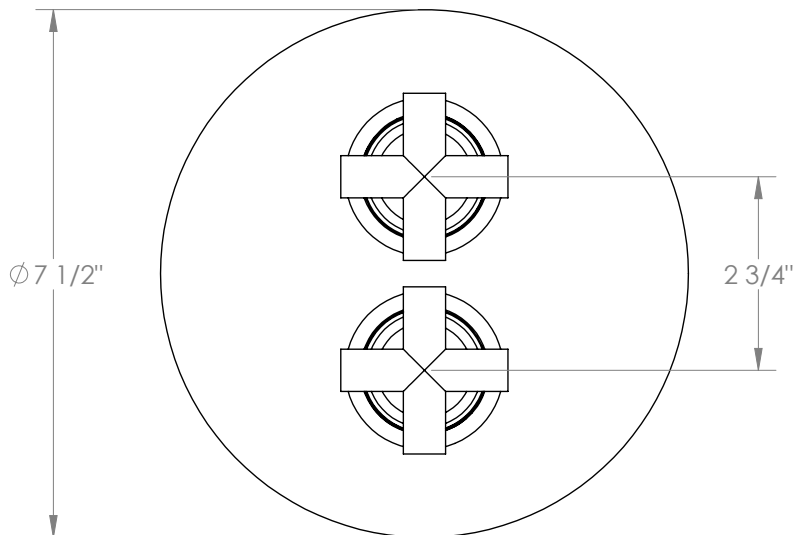

WATERMARK

BROOKLYN, NEW YORK

Loft 2.0
23-T20-L9

Wall Mounted Thermostatic Shower Trim

- Brass construction
- For Use With: SS-TH2000, SS-TH4000, SS-THVD2, or SS-THVD3
- Top handle controls volume
- Bottom handle controls temperature, press button for hotter temperatures
- Professional installation required
- Extension Kit: EXT51

Available in all finishes shown on the [Watermark Designs website](#)

Meets the applicable requirements of ASME A112.18.1/CSA B125.1, entitled "Plumbing Supply Fittings".

Watermark Designs reserves the right to make revisions without notice to product specifications. All product dimensions are nominal.