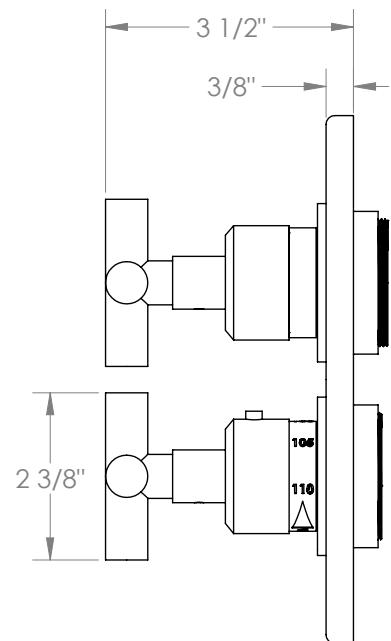

WATERMARK

BROOKLYN, NEW YORK

Loft 2.0
23-T20-L9

Wall Mounted Thermostatic Shower Trim

- Brass construction
- For Use With: SS-TH2000, SS-TH4000, SS-THVD2, or SS-THVD3
- Top handle controls volume
- Bottom handle controls temperature, press button for hotter temperatures
- Professional installation required
- Extension Kit: EXT51

Available in all finishes shown on the [Watermark Designs website](#)

Meets the applicable requirements of ASME A112.18.1/CSA B125.1, entitled "Plumbing Supply Fittings".

Watermark Designs reserves the right to make revisions without notice to product specifications. All product dimensions are nominal.