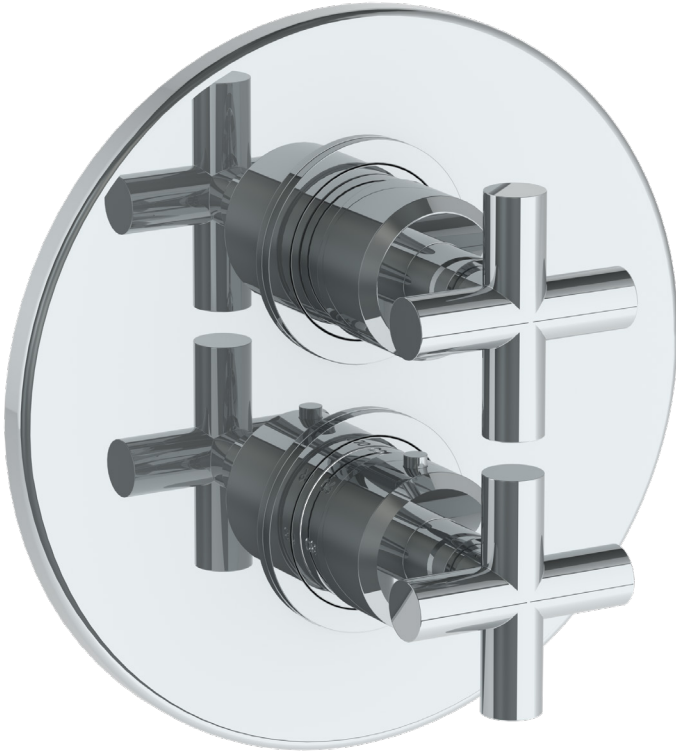

WATERMARK

BROOKLYN, NEW YORK

Loft 2.0
23-T20-L9

Wall Mounted Thermostatic Shower Trim

- Brass construction
- For Use With: SS-TH2000, SS-TH4000, SS-THVD2, or SS-THVD3
- Top handle controls volume
- Bottom handle controls temperature, press button for hotter temperatures
- Professional installation required
- Extension Kit: EXT51

Available in all finishes shown on the [Watermark Designs website](#)

Meets the applicable requirements of ASME A112.18.1/CSA B125.1, entitled "Plumbing Supply Fittings".

Watermark Designs reserves the right to make revisions without notice to product specifications. All product dimensions are nominal.