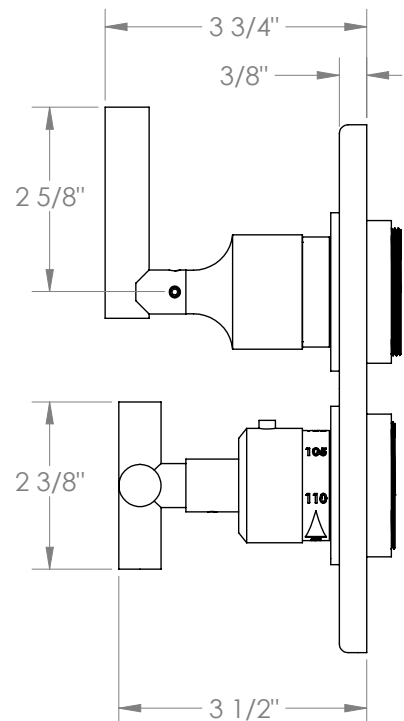

# WATERMARK

BROOKLYN, NEW YORK

Loft 2.0  
23-T20-L8

Wall Mounted Thermostatic Shower Trim

- Brass construction
- For Use With: SS-TH2000, SS-TH4000, or SS-THVD2
- Top handle controls volume
- Bottom handle controls temperature, press button for hotter temperatures
- Professional installation required
- Extension Kit: EXT51

Available in all finishes shown on the [Watermark Designs website](https://www.watermark-designs.com)

Meets the applicable requirements of ASME A112.18.1/CSA B125.1, entitled "Plumbing Supply Fittings".

Watermark Designs reserves the right to make revisions without notice to product specifications. All product dimensions are nominal.

05/2024

350 Dewitt Ave. Brooklyn, NY 11207 USA | T: 1 718 257 2800 | F: 1 718 257 2144 | [customerservice@watermark-designs.com](mailto:customerservice@watermark-designs.com)