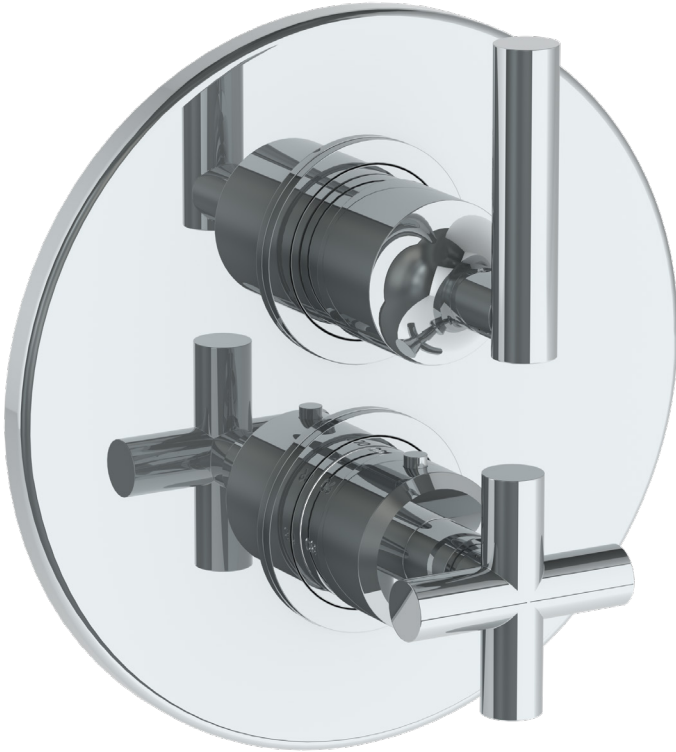

# WATERMARK

BROOKLYN, NEW YORK

Loft 2.0  
23-T20-L8

Wall Mounted Thermostatic Shower Trim

- Brass construction
- For Use With: SS-TH2000, SS-TH4000, or SS-THVD2
- Top handle controls volume
- Bottom handle controls temperature, press button for hotter temperatures
- Professional installation required
- Extension Kit: EXT51

Available in all finishes shown on the [Watermark Designs website](https://www.watermark-designs.com)

Meets the applicable requirements of ASME A112.18.1/CSA B125.1, entitled "Plumbing Supply Fittings".