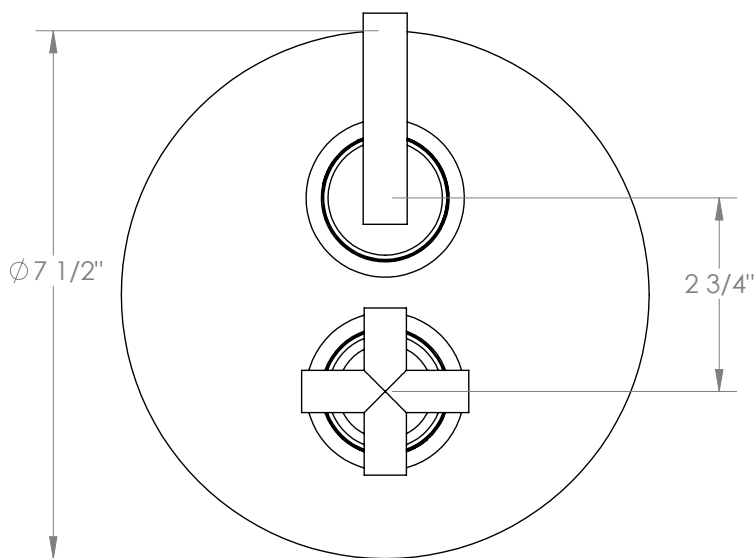

# WATERMARK

BROOKLYN, NEW YORK

Loft 2.0  
23-T20-L8

Wall Mounted Thermostatic Shower Trim

- Brass construction
- For Use With: SS-TH2000, SS-TH4000, or SS-THVD2
- Top handle controls volume
- Bottom handle controls temperature, press button for hotter temperatures
- Professional installation required
- Extension Kit: EXT51

Available in all finishes shown on the [Watermark Designs website](https://www.watermark-designs.com)

Meets the applicable requirements of ASME A112.18.1/CSA B125.1, entitled "Plumbing Supply Fittings".

Watermark Designs reserves the right to make revisions without notice to product specifications. All product dimensions are nominal.

05/2024

350 Dewitt Ave. Brooklyn, NY 11207 USA | T: 1 718 257 2800 | F: 1 718 257 2144 | [customerservice@watermark-designs.com](mailto:customerservice@watermark-designs.com)