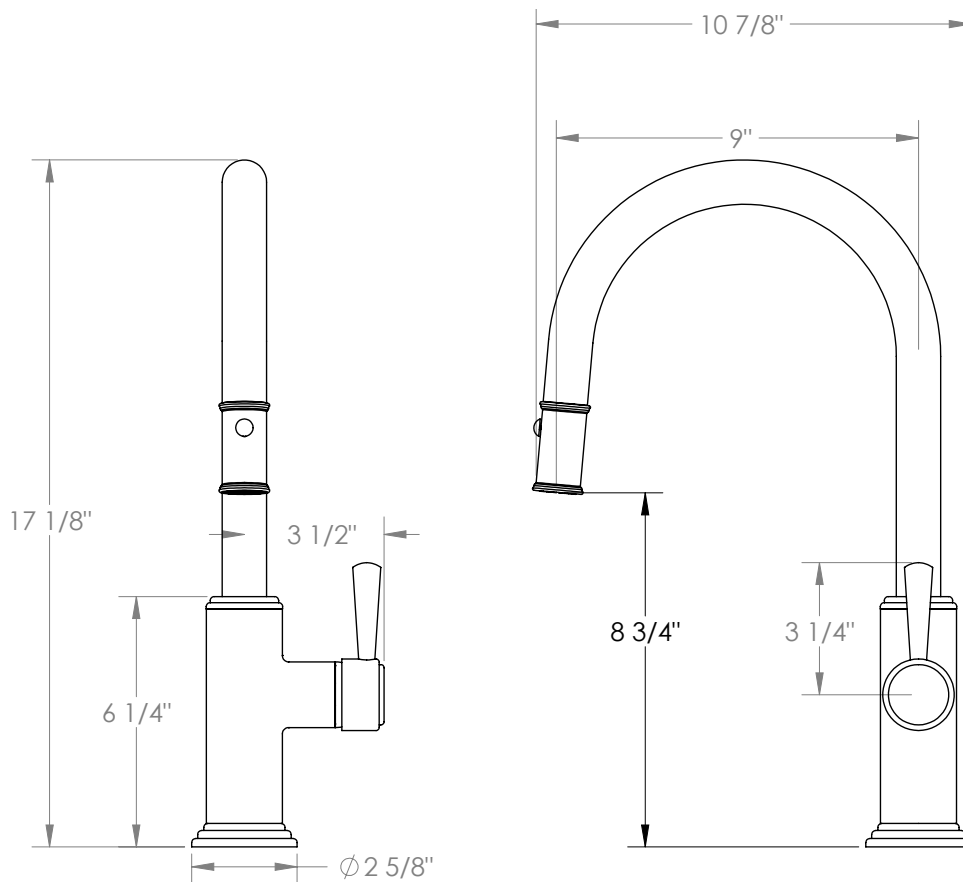

WATERMARK

BROOKLYN, NEW YORK

Stratford

321-7.3PG4-S1A

Deck Mounted, Gooseneck, Monoblock Kitchen
Faucet with Pull Down Spray - Low Spout

- Pullout Hose Length: 14-16" (Final Length May Vary Depending on Spout Type)
- Fits Deck Up To 1-1/2" Thick
- Recommended Mounting Hole: 1-3/8"
- All Lead-Free Brass Construction
- Flow Rate: 1.75 GPM
- Ceramic Mixing Cartridge
- 2 Flow Patterns, Aerated and Spray, Controlled By One Button
- 360° Rotating Spout with Magnetic Docking for Spray
- Professional Installation Required

Available in all finishes shown on the [Watermark Designs website](#)

Meets the applicable requirements of ASME A112.18.1-2005/CSA B125.1-05, entitled "Plumbing Supply Fittings".

Watermark Designs reserves the right to make revisions without notice to produce specifications. All product dimensions are nominal.