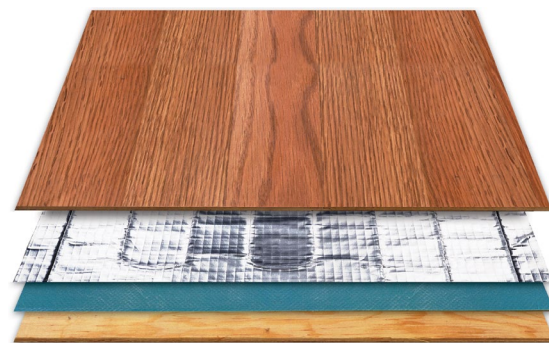

Ultra-thin foil technology