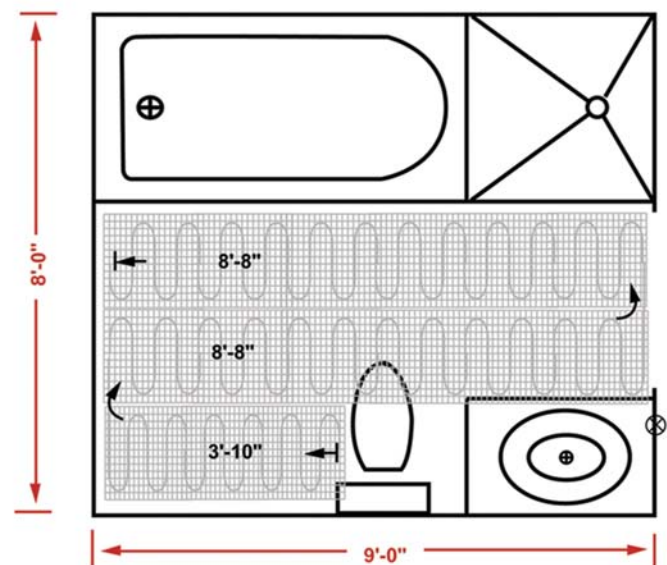

SmartPlan™ Installation Design

30053-A 2/2012