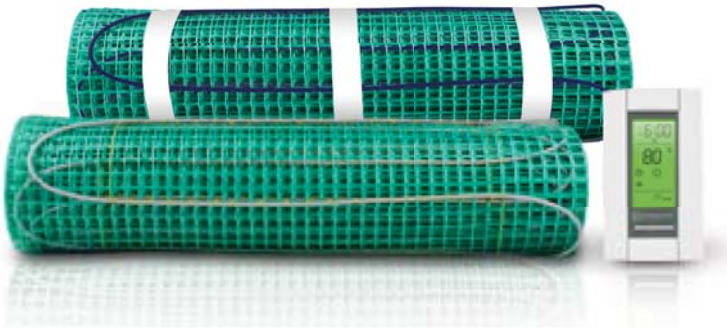

TempZone™ Cut & Turn Rolls

TempZone™ cut and turn technology for full coverage and ideal in-field flexibility. The evenly spaced, 2" (Single Conductor) or 3" (Twin Conductor) serpentine loop design delivers more heating capacity and faster floor warm-ups than most competitive systems. Less than 1/8" thick, it installs easily under tile, stone, hardwood and marble flooring.