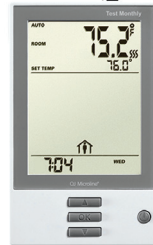

- ✓ Control via Phone/Web
- ✓ 3.5" Color Touchscreen
- ✓ 7-day Programmable
- ✓ Energy Log
- ✓ Setup Wizard
- ✓ QR Code Support
- ✓ Child Lock
- ✓ Floor Sensor Compatibility (10kΩ, 12kΩ, custom)

\$275 MSRP

- ✓ 3-year Warranty
- ✓ 120-240 Volts
- ✓ 15 Amps Max Load
- ✓ Self-Test GFCI
- ✓ Compatible with nJoin (for projects over 15 Amps)

2

nSpire Touch

Programmable
Touchscreen Thermostat
(UDG4-4999)

- ✓ 3.5" Color Touchscreen
- ✓ 7-day Programmable
- ✓ Energy Log
- ✓ Setup Wizard
- ✓ QR Code Support
- ✓ Child Lock
- ✓ Floor Sensor Compatibility (10kΩ, 12kΩ, custom)

\$199 MSRP

- ✓ 3-year Warranty
- ✓ 120-240 Volts
- ✓ 15 Amps Max Load
- ✓ Self-Test GFCI
- ✓ Compatible with nJoin (for projects over 15 Amps)

3

nHance

Programmable
Thermostat
(UDG-4999)

- ✓ 3.5" Backlit Display
- ✓ 7-day Programmable
- ✓ Pre-programmed
- ✓ Energy Log
- ✓ Child Lock
- ✓ Floor Sensor Compatibility (10kΩ, 12kΩ)