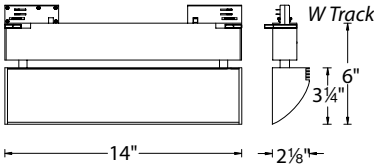

LED42W - LED Wall Washer

LEDme® Track / Rail Luminaire

PRODUCT DESCRIPTION

Designed and engineered to meet the challenging demands of the most discriminating designers and specifiers, these state-of-the-art LED thin-profile wall washers are ideal for upscale museums, retail and hospitality applications and other commercial spaces.

FEATURES

- Replaces halogen and fluorescent wall wash luminaires
- Simple professional design
- Thin side profile
- 45° vertical tilt
- 100,000 hour rated life
- 5 year WAC Lighting product warranty

FIXTURE PERFORMANCE

Model #	Input Voltage	Color Temp	Watts	Lumens	Efficacy	CRI
LED42W-27	120V	2700K	42W	2179	51 Lm/W	85
LED42W-30		3000K		2204	52 Lm/W	
LED42W-35		3500K		2441	56 Lm/W	
LED42W-40		4000K		2586	60 Lm/W	
LED42W-27	277V	2700K	42W	2105	49 Lm/W	85
LED42W-30		3000K		2135	50 Lm/W	
LED42W-35		3500K		2365	55 Lm/W	
LED42W-40		4000K		2520	59 Lm/W	

ORDER NUMBER

Track Type	Model#	Color Temp	Finish
H 120V H Track	LED42W	27 2700K 30 3000K 35 3500K 40 4000K	BK Black
L 120V L Track			WT White
J 120V J Track			BK Black
WTK 120V W Track			PT Platinum
WHK 277V W Track	WT White		
HM1 120V Flexrail™			DB Dark Bronze PT Platinum

Example: WTK-LED42W-27-WT

WAC Lighting
www.waclighting.com
Phone (800) 526.2588 • Fax (800) 526.2585

Headquarters/Eastern Distribution Center
44 Harbor Park Drive • Port Washington, NY 11050
Phone (516) 515.5000 • Fax (516) 515.5050

Western Distribution Center
1750 Archibald Avenue • Ontario, CA 91760
Phone (800) 526.2588 • Fax (800) 526.2585

WAC LIGHTING

Responsible Lighting®

Fixture Type:

Catalog Number:

Project:

Location:

SPECIFICATIONS

Construction: Aluminum

Aiming: 45° vertical tilt.

Light Source: Philips LED

Dimming: 120V only - Dim to 10% with electronic low voltage (ELV) dimmer.

Finish: Available in black powder coat (BK), dark bronze (DB), white powder coat (WT), or platinum anodized (PT) finishes.

Standards: ETL & cETL listed.