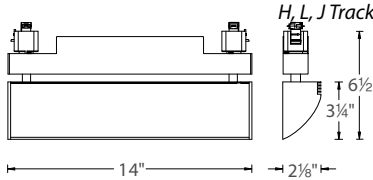

LED42W - LED Wall Washer

LEDme® Track / Rail Luminaire

PRODUCT DESCRIPTION

Designed and engineered to meet the challenging demands of the most discriminating designers and specifiers, these state-of-the-art LED thin-profile wall washers are ideal for upscale museums, retail and hospitality applications and other commercial spaces.

FEATURES

- Replaces halogen and fluorescent wall wash luminaires
- Simple professional design
- Thin side profile
- 45° vertical tilt
- 100,000 hour rated life
- 5 year WAC Lighting product warranty

FIXTURE PERFORMANCE

Model #	Input Voltage	Color Temp	Watts	Lumens	Efficacy	CRI
LED42W-27	120V	2700K	42W	2179	51 Lm/W	85
LED42W-30		3000K		2204	52 Lm/W	
LED42W-35		3500K		2441	56 Lm/W	
LED42W-40		4000K		2586	60 Lm/W	
LED42W-27	277V	2700K	42W	2105	49 Lm/W	85
LED42W-30		3000K		2135	50 Lm/W	
LED42W-35		3500K		2365	55 Lm/W	
LED42W-40		4000K		2520	59 Lm/W	

ORDER NUMBER

Track Type	Model#	Color Temp	Finish
H 120V H Track	LED42W	27 2700K 30 3000K 35 3500K 40 4000K	BK Black
L 120V L Track			WT White
J 120V J Track			BK Black
WTK 120V W Track			PT Platinum
WHK 277V W Track	WT White		
HM1 120V Flexrail™			DB Dark Bronze PT Platinum

Example: WTK-LED42W-27-WT

WAC Lighting
www.waclighting.com
Phone (800) 526.2588 • Fax (800) 526.2585

Headquarters/Eastern Distribution Center
44 Harbor Park Drive • Port Washington, NY 11050
Phone (516) 515.5000 • Fax (516) 515.5050

Western Distribution Center
1750 Archibald Avenue • Ontario, CA 91760
Phone (800) 526.2588 • Fax (800) 526.2585

WAC LIGHTING

Responsible Lighting®

Fixture Type:

Catalog Number:

Project:

Location:

SPECIFICATIONS

Construction: Aluminum

Aiming: 45° vertical tilt.

Light Source: Philips LED

Dimming: 120V only - Dim to 10% with electronic low voltage (ELV) dimmer.

Finish: Available in black powder coat (BK), dark bronze (DB), white powder coat (WT), or platinum anodized (PT) finishes.

Standards: ETL & cETL listed.