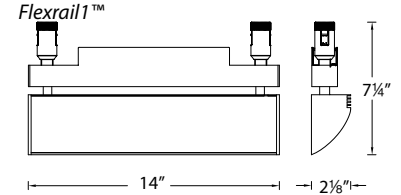

LED42W - LED Wall Washer

LEDme® Track / Rail Luminaire

PRODUCT DESCRIPTION

Designed and engineered to meet the challenging demands of the most discriminating designers and specifiers, these state-of-the-art LED thin-profile wall washers are ideal for upscale museums, retail and hospitality applications and other commercial spaces.

FEATURES

- Replaces halogen and fluorescent wall wash luminaires
- Simple professional design
- Thin side profile
- 45° vertical tilt
- 100,000 hour rated life
- 5 year WAC Lighting product warranty

FIXTURE PERFORMANCE

Model #	Input Voltage	Color Temp	Watts	Lumens	Efficacy	CRI
LED42W-27	120V	2700K	42W	2179	51 Lm/W	85
LED42W-30		3000K		2204	52 Lm/W	
LED42W-35		3500K		2441	56 Lm/W	
LED42W-40		4000K		2586	60 Lm/W	
LED42W-27	277V	2700K	42W	2105	49 Lm/W	85
LED42W-30		3000K		2135	50 Lm/W	
LED42W-35		3500K		2365	55 Lm/W	
LED42W-40		4000K		2520	59 Lm/W	

ORDER NUMBER

Track Type	Model#	Color Temp	Finish
H 120V H Track	LED42W	27 2700K 30 3000K 35 3500K 40 4000K	BK Black
L 120V L Track			WT White
J 120V J Track			BK Black
WTK 120V W Track			PT Platinum
WHK 277V W Track	WT White		
HM1 120V Flexrail™			DB Dark Bronze PT Platinum

Example: WTK-LED42W-27-WT

WAC Lighting
www.waclighting.com
Phone (800) 526.2588 • Fax (800) 526.2585

Headquarters/Eastern Distribution Center
44 Harbor Park Drive • Port Washington, NY 11050
Phone (516) 515.5000 • Fax (516) 515.5050

Western Distribution Center
1750 Archibald Avenue • Ontario, CA 91760
Phone (800) 526.2588 • Fax (800) 526.2585

WAC LIGHTING

Responsible Lighting®

Fixture Type:

Catalog Number:

Project:

Location:

SPECIFICATIONS

Construction: Aluminum

Aiming: 45° vertical tilt.

Light Source: Philips LED

Dimming: 120V only - Dim to 10% with electronic low voltage (ELV) dimmer.

Finish: Available in black powder coat (BK), dark bronze (DB), white powder coat (WT), or platinum anodized (PT) finishes.

Standards: ETL & cETL listed.