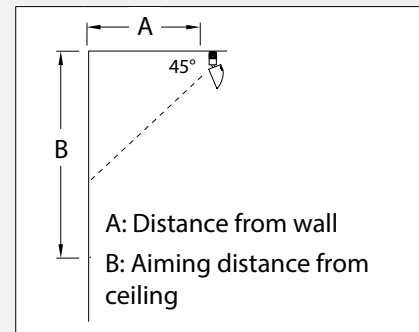

Average Footcandle Performance

		A	
		3'	4'
B	1'	37	20
	2'	45	24
	4'	28	20
	6'	11	12