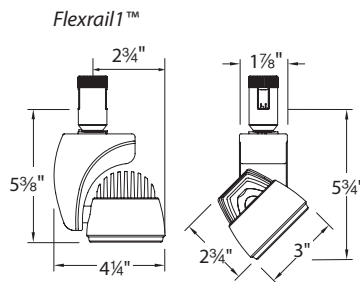

REFLEX – model: LED17

LEDme® Track / Rail Luminaire

WAC LIGHTING

Responsible Lighting®

Fixture Type:

Catalog Number:

Project:

Location:

PRODUCT DESCRIPTION

High performance and precise thermal management with robust die-cast construction makes this luminaire perfect for general, accent and wall wash applications in residential and commercial environments.

FEATURES

- Energy Star® rated
- Accepts one lens/accessory
- 360° horizontal rotation and 180° vertical aiming
- Free of projected heat, UV and IR radiation
- Replaceable LED module (consult factory)
- 100,000 hour rated life
- 5 year WAC Lighting product warranty

SPECIFICATIONS

Construction: Die-cast aluminum and clear lens.

Finish: Dark Bronze (DB), Platinum (PT)

Driver: 120VAC 50/60Hz, 700mA current.
High power factor >0.9. Max Load: 17W.

Light Source: Cree LED.

Dimming: Dims to 10% with electronic low voltage (ELV) dimmer (120V only).

Standards: ETL & cETL Listed.

FIXTURE PERFORMANCE

Model #	Beam	Voltage	Color Temp	Power	Lumens	Efficacy	CBCP	CRI
LED17S-27	20°	120V	2700K	17W	990	58 Lm/W	3440	85
LED17F-27	45°				910	54 Lm/W	1225	
LED17S-30	20°	120V	3000K	17W	990	58 Lm/W	3590	85
LED17F-30	45°				860	51 Lm/W	1145	
LED17S-35	20°	120V	3500K	17W	1025	60 Lm/W	3420	85
LED17F-35	45°				950	56 Lm/W	1280	
LED17S-40	20°	120V	4000K	17W	1125	66 Lm/W	3780	85
LED17F-40	45°				1035	61 Lm/W	1375	

ORDER NUMBER

Track System	Model	Watt	Beam	Color Temp	Finish
HM1 Flexrail™	LED17	17W	S	20°	DB Dark Bronze PT Platinum
			F	45°	
			27	2700K	
			30	3000K	
			35	3500K	
			40	4000K	

LENSES & ACCESSORIES

Model	Color	Model	Finish
LENS-20	Color Lens	FR	Frosted Lens
	AMB Amber	SPR	Spread Lens
	BLU Blue	BEL	Beam Elongating Lens
	GRN Green		
	RED Red		
	YEL Yellow		

Example: HM1-LED17F-30-PT

FINISHES

REPLACEMENT MODULE

RM-7X3-27	2700K
RM-7X3-30	3000K
RM-7X3-35	3500K
RM-7X3-40	4000K

wacighting.com
Phone (800) 526.2588
Fax (800) 526.2585

Headquarters/Eastern Distribution Center
44 Harbor Park Drive
Port Washington, NY 11050

Central Distribution Center
1600 Distribution Ct
Lithia Springs, GA 30122

Western Distribution Center
1750 Archibald Avenue
Ontario, CA 91760