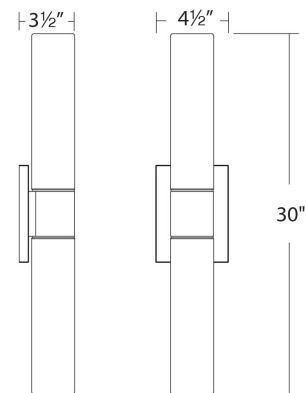

Fixture Type: _____

Catalog Number: _____

Project: _____

Location: _____

Elementum Bathroom Sconce 2700K

Model & Size	Color Temp & CRI	Finish	Watt	LED Lumens	Delivered Lumens	Title 24
WS-7230 30"	2700K 90	BN Brushed Nickel	39.5W	2404	1708	Yes
	2700K 90	BR Brushed Brass	39.5W	2404	1708	Yes
	2700K 90	CH Chrome	39.5W	2925	1955	No

Example: **WS-7230-BN**

- For 277V special order, add an "F" before the finish: WS-7230F-30-BN
- For alternate color temperature, special order adding -27 or -35: WS-7230F-30-BN

DESCRIPTION

Updated with a warm brass finish, Elementum brings unparalleled task lighting into your bathroom, whether mounted vertically on either side of the mirror or above a vanity mirror for a flattering diffuse illumination.

FEATURES

- A streamlined luminaire sealed to meet healthcare facility requirements
- 13" can only be mounted vertically
- Title 24 may not be available for all finishes, check for availability
- ACLED driverless technology
- 5 year warranty

SPECIFICATIONS

Color Temp:	2700K
Input:	120 VAC, 50/60Hz
CRI:	90
Dimming:	ELV: 100 - 10%
Rated Life:	80000 Hours
Mounting:	Can be mounted on wall in all orientations
Standards:	ETL, cETL, IP65, Title 24 JA8-2016 Compliant Wet Location Listed
Construction:	Aluminum hardware with mouth blown etched glass diffuser

REPLACEMENT PARTS

RPL-GLA-2818 - Glass for WS-7230

FINISHES

LINE DRAWING

WS-7230