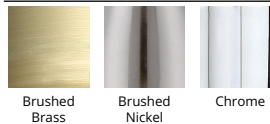

FINISHES

LINE DRAWING