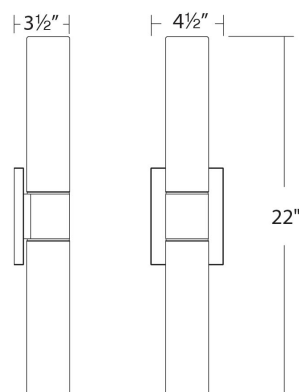

FINISHES

LINE DRAWING

WS-7222