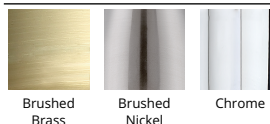

FINISHES

LINE DRAWING