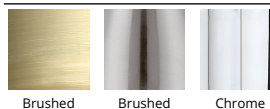

FINISHES

LINE DRAWING