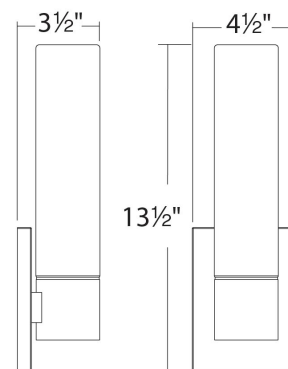

FINISHES

LINE DRAWING

WS-7213