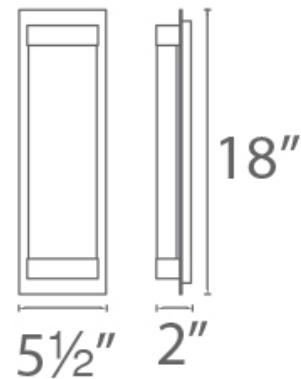

LINE DRAWING: