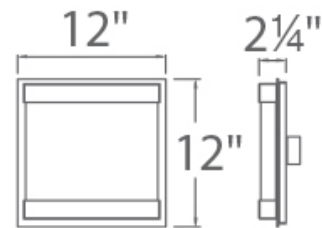

LINE DRAWING: