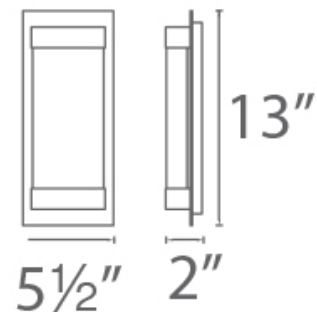

LINE DRAWING: