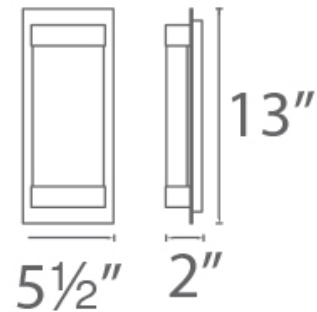

LINE DRAWING: