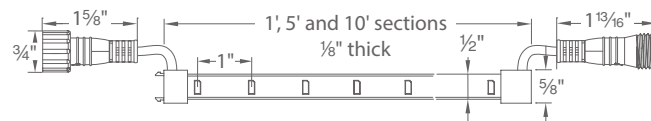

LED-TO2435-___-WT

Example: **LED-TO2435-10-WT**

wacighting.com

Phone (800) 526.2588

Fax (800) 526.2585

Headquarters/Eastern Distribution Center

44 Harbor Park Drive

Port Washington, NY 11050

Central Distribution Center

1600 Distribution Ct

Lithia Springs, GA 30122

Western Distribution Center

1750 Archibald Avenue

Ontario, CA 91760