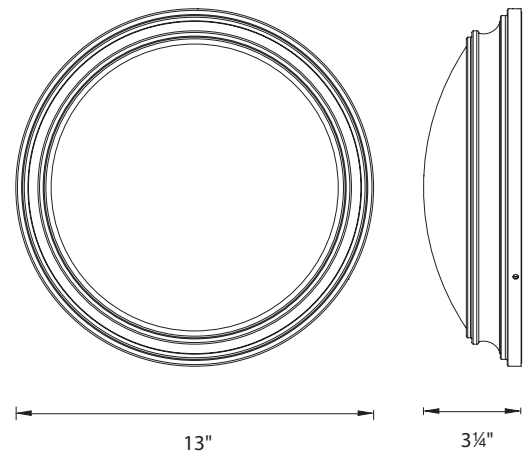

ASTORIA – model: FM-7013
 dwelLED™ LED Ceiling Flush Mounts

WAC LIGHTING
 Responsible Lighting®

Fixture Type:

Catalog Number:

Project: _____

Location: _____

PRODUCT DESCRIPTION

Multiple mid-powered LED source illuminate the glass diffuser uniformly and without socket shadows common in conventional flush mounts.

FEATURES

- Etched white glass diffuser
- Multiple LED array for uniform illumination
- Four finishes to complement most bath hardware
- Meets 2013 California Title 24 Efficiency
- No driver or transformer needed
- Smooth and continuous ELV dimming
- ETL & cETL damp location listed
- 80,000 hour rated life
- 90 CRI
- 277V available (special order)

SPECIFICATIONS

- **Construction:** Aluminum with etched white glass diffuser
- **Color Temperature:** 2700K

ORDERING NUMBER

Model#	Watt	LED Lumens	Delivered Lumens	Finish
FM-7013	30.5W	2620	1110	AN <i>Antique Nickel</i> BB <i>Burnished Brass</i> BO <i>Brushed Bronze</i> PN <i>Polished Nickel</i>