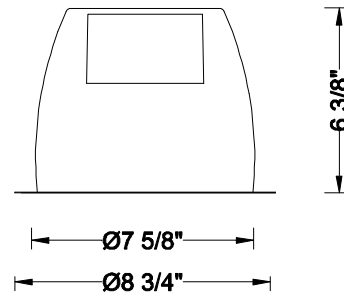

<b>CATALOG NUMBER</b>	<b>TYPE</b>
<b>PROJECT</b>	

**8" CFL DOWNLIGHT**

**MODEL R8HT-01**

**Ordering Matrix**

Series	Model	Finish(Baffle/Trim)
R8HT	01	SC/WT
<i>R= Recessed 8=8 inch H=Horizontal T=Trim</i>		01=Open Reflector Reflector Finish: SC Flange Finish: WT SC= Specular Clear WT=white

Example (series-model-finish)= **R8HT-01-SC/WT**

**Product Details**

<b>Description:</b>	Recessed trim with open reflector. For use with R8HF-D or R8HF-D-EM downlights.
<b>Materials:</b>	Precision spun 0.060 aluminum reflectors ,high grade specular finish, Durable stamped metal construction.
<b>Lamping</b>	Accepts G24q base CFL lamps rated for 2x42 watts max. Lamps are ordered separately.
<b>Finish:</b>	The reflector finish is specular and the flange finish is white
<b>Listing:</b>	UL & CUL Listed. Suitable for damp locations.

**Specification Features**

<ul style="list-style-type: none"> <li>• Ceiling thick from 3/4" to 1 1/2"</li> <li>• Provided 40° cut-off angle.</li> <li>• 5 year WAC Lighting product warranty.</li> </ul>
---