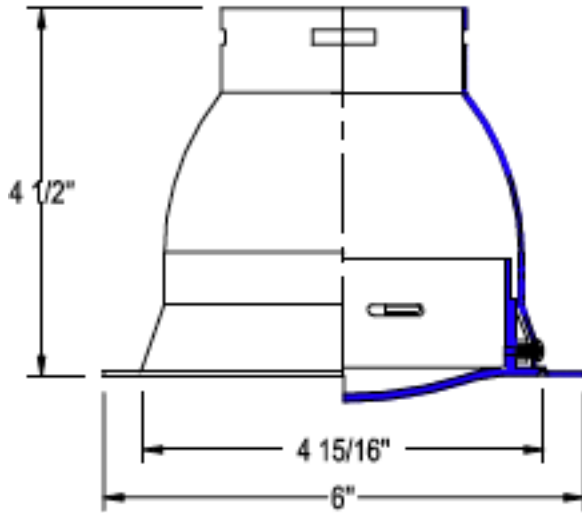

SCOOP WALL WASH

MODEL R5VT-41

Recessed 5" Vertical Trim
Ordering information

R5VT	-	41	-	
Series		Trim Number		Finish

R5VT

Recessed 5 inch Vertical Trim

WT - White

Compatible Housings (sold separately)

Product Features

Application: Wall wash down light trim, 1-inch maximum ceiling thickness. The white "kicker" reflector intensifies the smooth wash of illumination with minimal glare, Used with incandescent or fluorescent lamp housings.

Material: One-piece spun aluminum construction. Integral trim ring and kicker are painted white. Trim is retained to socket via spring clips.

Listing

UL & CUL listed. Suitable for damp locations.

W.A.C. reserves the right to change details that do not affect overall function and performance.