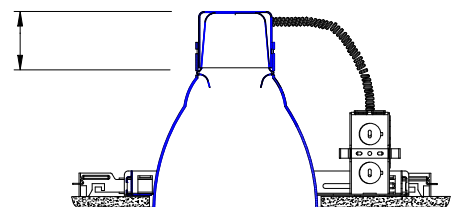

Product Features

Application: Wall wash down light trim, 1-inch maximum ceiling thickness. The white "kicker" reflector intensifies the smooth wash of illumination with minimal glare, Used with incandescent or fluorescent lamp housings.

Material: One-piece spun aluminum construction. Integral trim ring and kicker are painted white. Trim is retained to socket via spring clips.

Listing

UL & CUL listed. Suitable for damp locations.

W.A.C. reserves the right to change details that do not affect overall function and performance.

Socket cup adds a maximum of 2 1/8" to the height of the trim when used with frame in housing