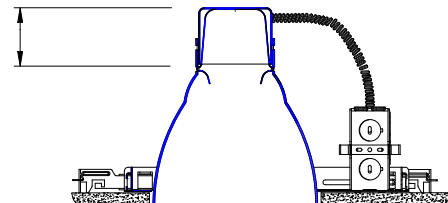

Product Features

Application: Ceiling down light trim, 1-inch maximum ceiling thickness. Provides smooth broad area illumination without shadows. Used with incandescent or fluorescent lamp housings.

Material: One-piece spun aluminum construction. Integral trim ring is painted white, interior reflector is anodized aluminum. Trim is retained to socket via spring clips.

Listing

UL & CUL listed. Suitable for damp locations.

W.A.C. reserves the right to change details that do not affect overall function and performance.

Socket cup adds a maximum of 2 1/8" to the height of the trim when used with frame in kits.