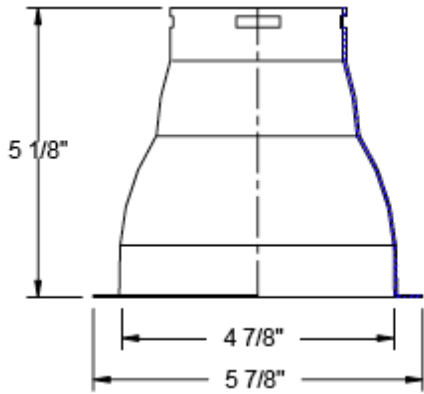

SPECULAR REFLECTOR

MODEL R5VT-21

Recessed 5" Vertical Trim

Ordering information

R5VT

Recessed 5 inch Vertical Trim

SG-Specular Gold

SC-Specular Clear

Product Features

Application: Ceiling down light trim, 1-inch maximum ceiling thickness. Provides smooth broad area illumination without shadows. Used with incandescent or fluorescent lamp housings.

Material: One-piece spun aluminum construction. Integral trim ring is painted white, interior reflector is anodized aluminum. Trim is retained to socket via spring clips.

Listing

UL & CUL listed. Suitable for damp locations.

W.A.C. reserves the right to change details that do not affect overall function and performance.

Socket cup adds a maximum of 2 1/8" to the height of the trim when used with frame in kits.