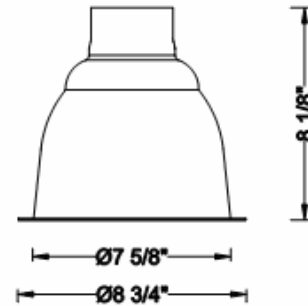

<b>CATALOG NUMBER</b>	<b>TYPE</b>
<b>PROJECT</b>	

**8" CFL DOWNLIGHT**

**MODEL R8VT-01**

**Ordering Matrix**

Series	Model	Finish(Reflector /Trim)
<b>R8VT</b>	<b>01</b>	<b>SC/WT</b>
<i>R= Recessed 8=8 inch V=Vertical T=Trim</i>	01=Open Reflector	Reflector Finish: SC Flange Finish: WT SC= Specular Clear WT=White

Example (series-model-finish)= **R8VT-01-SC/WT**

**Product Details**

<b>Description:</b>	Recessed trim with open reflector. For use with R8VF-S or R8VF-S-EM downlights.
<b>Materials:</b>	Precision spun 0.060 aluminum reflectors, high grade specular finish, Durable stamped metal construction.
<b>Lamping</b>	Accepts G24q base CFL lamps rated for 1x42 watts max. Lamps are ordered separately.
<b>Finish:</b>	The reflector finish is specular and the flange finish is white
<b>Listing:</b>	UL & CUL Listed. Suitable for damp locations.

**Specification Features**

- Ceiling thick from 3/4" to 1 1/2"
- Provided 40° visual cut-off to lamp.
- 5 year WAC Lighting product warranty.
- Socket cup snaps onto reflector neck to assure consistently correct optical alignment without tools.