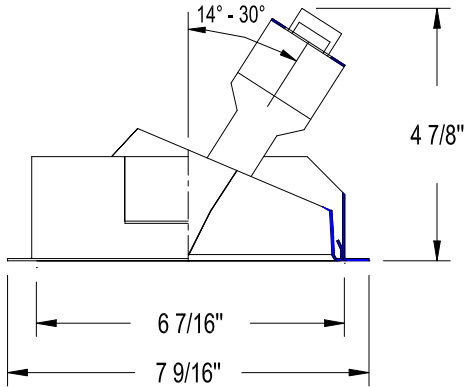

SLOPED CEILING TRIM/ SHALLOW STEP BAFFEL

MODEL R6VT-44

Recessed 6" Vertical Trim

Ordering information

R6VT

Recessed 6 inch Vertical Trim

SBK-Specular Black

SC-Specular Clear

SG-Specular Gold

Compatible Housings (sold separately)

R6VI-B-ICA
Insulation Contact &
Air Tight
New Construction
Incandescent
Lamp: PAR30 75W

Product Features

Application: Sloped ceiling down light trim, 1-inch maximum ceiling thickness suitable for slopes 14° to 30°, 3/12-7/12 pitch. Use with PAR30 short neck lamps 75W max.

Material: Spun aluminum construction. Integral trim ring is painted white, interior reflector is anodized aluminum.

Listing

UL & CUL listed. Suitable for damp locations.

W.A.C. reserves the right to change details that do not affect overall function and performance.