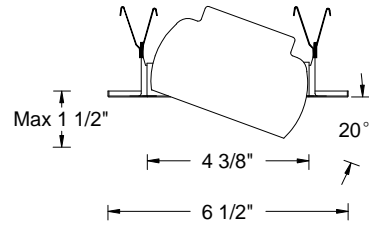

CATALOG NUMBER	TYPE
PROJECT	

5" LINE VOLTAGE DOWNLIGHTS

R-535

Ordering Matrix

Series	Model	Finish(Trim)
R	535	BN BZ WT

Ordering Example (series – model number – finish): R-535-WT

Product Details	
Description:	Eyeball trim. For use with R-5XX series Line voltage downlights.
Materials:	Durable stamped metal construction. Secured within lamp housing by steel spring clips. Provided with foam rubber gasket around outer perimeter.
Lamping	Utilizes medium base incandescent lamps. Incandescent lamps are rated for up to 75W watts max. Lamps are ordered separately.
Finish:	Abrasion resistant powder coat painted or plated metal finish. Trim is available in Brushed Nickel (BN), Bronze (BZ) or White.
Listing:	UL & CUL Listed. Suitable for damp locations.

Specification Features
<ul style="list-style-type: none"> • Handles surfaces up to 1" • 20° adjustment for vertical. • 5 year W.A.C. Lighting product warranty.

Compatible Housings(Sold separately)

<p>R-500-N-UA</p> <p>IC/Non-IC rated. Air tight. New Construction</p> <ul style="list-style-type: none"> • IC rated: 75W PAR30 • NON-IC rated: 75W PAR30 		<p>R-501-R-UA</p> <p>IC/Non-IC rated. Air tight. Remodel housing.</p> <ul style="list-style-type: none"> • IC rated: 75W PAR30 • NON-IC rated: 75W PAR30 	
---	--	---	--