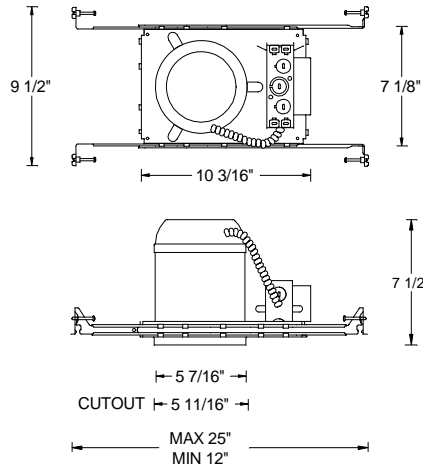

CATALOG NUMBER	TYPE
PROJECT	

5" LINE VOLTAGE DOWNLIGHTS

R-F502-N-ICA

Ordering Matrix		
Model	Installation Type	Options
[]	[]	[]
R-F502: Recessed 5 inch compact fluorescent downlights	R-Remodel Housing N-New construction	IC: IC-Rated A : Air Tight

Product Details	
Description:	Line voltage new construction housing.
Materials:	Housing is 20 gauge steel, painted white. Frame, junction box and hanger bars are heavy gauge galvanized steel.
Mounting:	Supplied with hanger bars, adjustable from 12"-24" to accommodate various joist construction and grid sizes. Hanger bars include a captive mounting "screw-nail" for ease of installation. Accommodates surface thickness of up to 1". 5 11/16" cutout hole.
Ratings:	IC-Rated for direct contact with insulation.
J-Box:	Seven knockouts and four Romex® style wiring connectors provided for ease of installation. Rated for branch and chain wiring.
Ballast:	Rated Lamp Watts: 13W Voltage: 120V Input Current: 0.13A Input Power (ANSI Watts): 15W Minimum 2 years warranty from the manufacturer of the ballast.
Lamp:	Single compact fluorescent lamp. CFQ13W/G24q/830, 3000K CFTR13W/GX24q/830, 3000K Lamps are ordered separately.
Listing:	UL & CUL Listed. Suitable for damp locations.