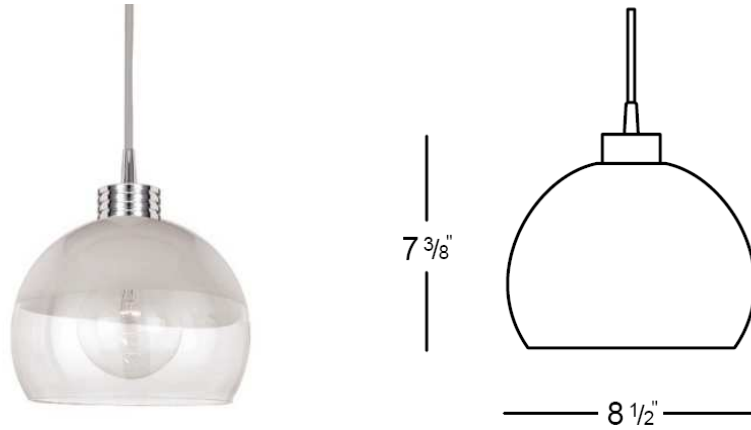

<b>CATALOG NUMBER</b>	<b>TYPE</b>
<b>PROJECT</b>	

**FREEDOM COLLECTION ENERGY EFFICIENT/INCANDESCENT PENDANTS -FROST**

Ordering Matrix			
Mounting	Socket Set	Shade	Adapter Finish
[ ]	[ ]	[ ]	[ ]
Canopy Mount <b>PLD</b>	 Energy Efficient	406 OC	<b>BK CH DB PT WT</b>
Canopy Mount <b>PLD</b>		 Incandescent	406 OC
FLEXRAIL1 <b>HM1</b>	<b>BK BN WT</b> <b>BK BN WT</b> <b>BK BN WT</b>		
120v H <b>HTK</b> Track L <b>LTK</b> J/J2 <b>JTK</b>			

Example (Mounting-Socket Set-Shade-Adapter Finish) : PLD-F3-406OC/CH

Product Details	Specification Features
<p><b>Description:</b> Linear System fixture for a incandescent lamp (F4) or a fluorescent lamp(F3).</p> <p><b>Materials:</b> Steel canopy or Polycarbonate track adapter and lamp holder with a Die-cast aluminum cup (F4) or a copper shell (F3).</p> <p><b>Lamping:</b> Use Tri-Tube GX24q 26w or 32w or 42w fluorescent lamp for F3 ; Use A or G30 incandescent lamp 100w MAX for F4 ; (not included)</p> <p><b>Finish:</b> Electrical plated - Brushed Nickel and Chrome; Painted in Dark Bronze, Platinum, Black and White.</p> <p><b>Shade:</b> Inspired by the cold ice on an early winter morning, Frost depicts hand blown German glass in a stunning combination of Opal and Clear. Shade finishe: OC-Opal/Clear</p> <p><b>Listing:</b> UL &amp; CUL Listed.</p>	<ul style="list-style-type: none"> <li>● Complete set should include glass shade and socket set.</li> <li>● The length of the cord is adjustable to desired pendant height.</li> <li>● One color shade provided.</li> <li>● 5 year product WAC Lighting warranty.</li> </ul>