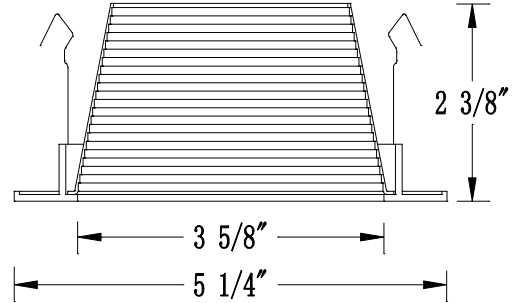

<b>CATALOG NUMBER</b>	<b>TYPE</b>
<b>PROJECT</b>	

**4" LEDme™ DOWNLIGHT** **HR-LED421**

Ordering Matrix		
Series	Model Number	Finish(Baffle/Trim)
[ ]	[ ]	[ ]
HR	LED421	BK = Black WT = White BN = Brushed Nickel

Ordering Example (series – model number – finish): HR-LED421-WT/WT

Product Details	
<b>Description:</b>	Recessed trim with interior step baffle reflector. For use with HR-LED418 series housing.
<b>Materials:</b>	Powder coated or plated brushed nickel finish on die-cast aluminum. Fingered retention clips firmly hold trim to housing.
<b>Finish:</b>	BK/WT = Black reflector with white trim BK/BN = Black reflector with brushed nickel trim WT/WT = White reflector with white trim
<b>Listing:</b>	UL & CUL Listed.

Specification Features
<ul style="list-style-type: none"> <li>• Handles surfaces up to 3/4".</li> <li>• Deep regression of source produces a very low glare system with 33° cut-off angle.</li> <li>• 5 years WAC Lighting product warranty.</li> </ul>