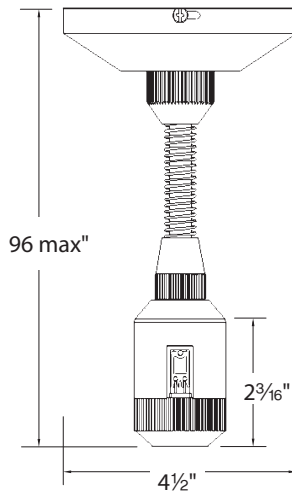

FLEXRAIL1™

Flexible Ceiling Power Feed

WAC LIGHTING

Responsible Lighting®

Fixture Type:

Catalog Number:

Project:

Location:

PRODUCT DESCRIPTION

Flexible power feed that provides power to the track and can be used in sloped ceiling applications.

FEATURES

- 4½" Canopy
- Used for power on sloped ceilings, custom suspension lengths or providing power to rail not placed directly under the junction box supplying 120 volts
- Can be field shortened
- Extra lengths of flexible power feed built in to allow field modification to exact desire lengths

SPECIFICATIONS

Transformers: Quick Connect™ transformer attaches to rail and accepts all Quick Connect™ fixtures and pendants with low voltage HM1-EN50.

Mounting: Mounts to flat, suspended, or sloped ceilings.

Standards: UL & CUL listed

ORDER NUMBER

Model	Length	Finish
HM1	PCC12	12"
	PCC24	24"
	PCC36	36"
	PCC48	48"
	PCC96	96"
		PT Platinum
		DB Dark Bronze

HM1 - -

Example: HM1-PCC12-PT

WAC Lighting
www.waclighting.com
Phone (800) 526.2588 • Fax (800) 526.2585

Headquarters/Eastern Distribution Center
44 Harbor Park Drive • Port Washington, NY 11050
Phone (516) 515.5000 • Fax (516) 515.5050

Western Distribution Center
1750 Archibald Avenue • Ontario, CA 91760
Phone (800) 526.2588 • Fax (800) 526.2585