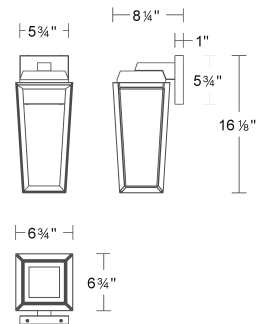

LINE DRAWING

WSW115616