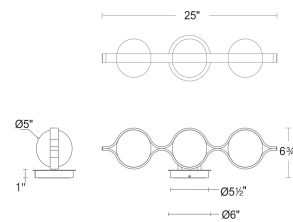

FEATURES

- 3000K (Default)
- Driver concealed within the canopy
- Sconce version available(WS104609)
- Driver included
- 5 year warranty

SPECIFICATIONS

Color Temp:	3000K
Input:	120-277V,50/60Hz
CRI	90
Dimming:	ELV: 100-10% , TRIAC: 100-10%
Rated Life:	50,000 Hours
Mounting:	Can be mounted on wall in all orientations
Standards:	ETL, cETL, Title 24 JA8 Compliant, Damp Location Listed
Construction	Aluminum body with mouth blown opal glass

FINISHES:

LINE DRAWING

WS104625

REPLACEMENT PARTS

RPL-GLA-ELLARIA -