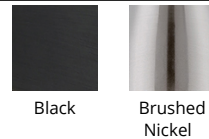

FINISHES:

LINE DRAWING