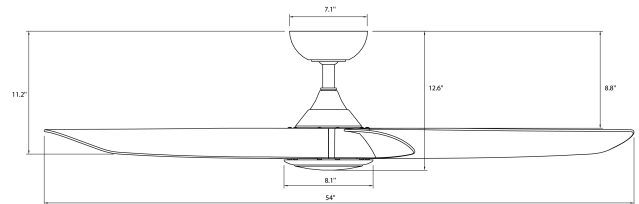

SWIRL 5

F-105L

56" Ceiling Fan

WAC SMART FANS

PRODUCT DESCRIPTION

Sensual and intriguing, the SWIRL 5 Smart Fan by WAC is highlighted with a unique blade shape and design. This Energy Star rated creates a unique impression with the stunning geometric five-blade design while offering comfortable air circulation throughout your home.

FEATURES

- 6 fan speeds through both Summer and Winter Modes
- Silent DC motor
- Luminaire cover not included
- Includes remote control with wall cradle (RC20-WT)
- Wall control for 3, 4-way control sold separately
- Compatible with WAC Smart Fans app

AIRFLOW/ENERGY EFFICIENCY

Weighted-Average/High Airflow CFM:	4439/6408
Weighted-Average/High Energy Use (W):	27/38
Estimated Yearly Energy Cost ($):	8
Weighted-Average/High Efficiency (CFM/W):	188
Max RPM:	111

ORDER NUMBER

Model	Housing	Blade
F-105L	MB <i>Matte Black</i>	DK <i>Distressed Koa</i>
	MB <i>Matte Black</i>	MB <i>Matte Black</i>

F-105L-__

Example: F-105L-MB/DK

*This fan comes uni-pack - blade select options are not available

* Range results may vary based on application and surroundings.

SPECIFICATIONS

Construction:	Aluminum, ABS
Blade:	24° Pitch, 56" sweep
Downrod:	3/4"W X 6"H included
Mounting Slope:	Up to 30°
Wire:	80"
Hanging Weight:	17 lbs
Total Power:	59W
Standards:	UL/cUL Wet Location listed, Title 24 JA8-2016, Title 20, Energy Star
Motor Type:	DC 120 x D-15

WIRELESS PERFORMANCE

Wi-Fi Range:	Up to 150 ft*
Bluetooth Range:	Up to 150 ft*

LUMINAIRE PERFORMANCE

Light Source:	LED
Light Wattage:	21W
Lumens/Delivered:	1991 - 2159 (Based on CCT)/1228
Dimming:	Integrated
CRI:	90
Color Temperature: Rated	2700K, 3000K, 4000K, 5000K selectable
Life:	50,000 hours

The WAC app synchronizes seamlessly with smart home devices you already own

wacighting.com
Phone (800) 526.2588
Fax (800) 526.2585

Headquarters/Eastern Distribution Center
44 Harbor Park Drive
Port Washington, NY 11050

Central Distribution Center
1600 Distribution Ct
Lithia Springs, GA 30122

Western Distribution Center
1750 Archibald Avenue
Ontario, CA 91760