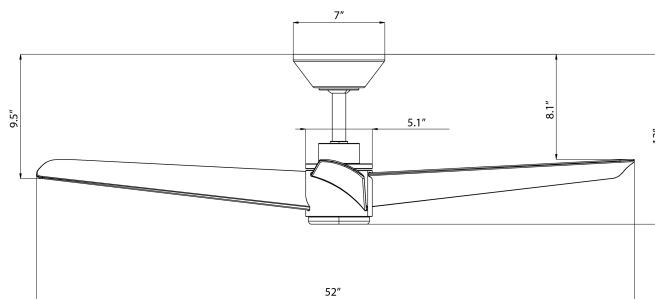

NOVELLE

F-109L

52" Ceiling Fan

WAC SMART FANS

PRODUCT DESCRIPTION

The distinct profile of the NOVELLE ceiling fan is poetry in motion, as its sharply angled blades create an astounding airflow to quickly cool spaces. It features a dimmable CCT luminaire with an included acrylic diffuser to complete its minimalist design aesthetic. Control Novelle with its included remote control with wall cradle (RC20-WT), or make it smart by downloading the WAC app for additional control and functionality.

* Range results may vary based on application and surroundings.

SPECIFICATIONS

Construction:	Aluminum, ABS
Blade:	30° Pitch, 52" sweep
Downrod:	3/4"W X 6"H included
Mounting Slope:	Up to 30°
Wire:	80"
Hanging Weight:	11.9 lbs
Total Power:	52W
Standards:	UL/cUL Wet Location listed, Title 24 JA8-2016, Title 20, Energy Star
Motor Type:	DC 108 x 20