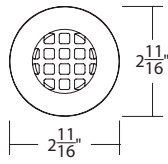

# INDICATOR LIGHT

2121-CS

Fixture Type:

Catalog Number:

Project: \_\_\_\_\_

Location: \_\_\_\_\_