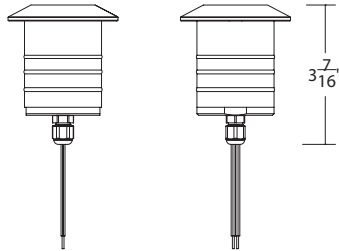

# INDICATOR LIGHT

2121-CS

Fixture Type:

Catalog Number:

Project: \_\_\_\_\_

Location: \_\_\_\_\_