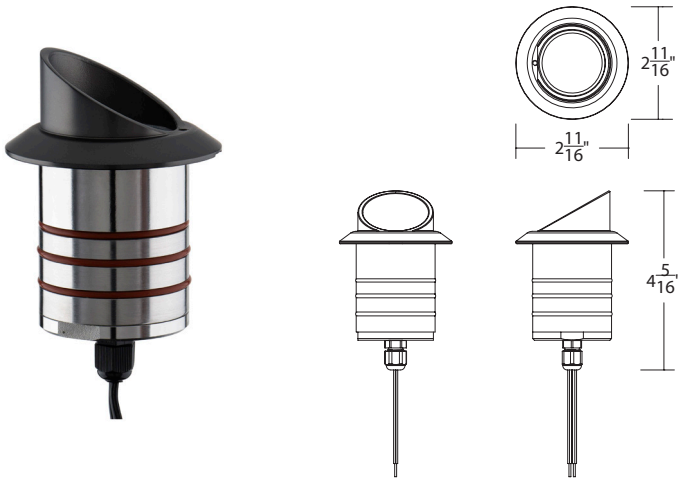

INDICATOR LIGHT

2111-CS

Fixture Type:

Catalog Number:

Project: _____

Location: _____

PRODUCT DESCRIPTION

Enjoy awe-inspiring wayfinding illumination. COLORSCAPING LED indicator Lights guide you safely around a flower garden, pool, driveway, or through backyard woods. From subtle tones to bold vivid hues, create multi-colored lighting effects to control sightlines and make your yard feel larger at night. Magical. Bedazzling.

FEATURES

- Each fixture can be individually controlled
- Fixtures can be grouped and controlled together
- Fixtures contain discrete, warm, and a cool white LEDs for full tunability
- Fixtures can generate tens of thousands of different colors
- Automations can be stored and recalled for holiday or other celebratory lighting scenes
- Fixtures from multiple transformers can be controlled as a single group in the app
- Integrators can control the fixtures using industry standard DMX 512
- The color scaping transformer allows for installation growth - each transformer supports one or two legacy landscape lighting circuits in addition to the color scaping fixtures
- Paint your landscaping and home using light
- Schedule your landscape lighting based on sunrise and sunset in your location
- RGBWW Color Changing Fixture: R / G / B / 2700K-6500K

SPECIFICATIONS

- Input:** 15VAC (Colorscaping Smart Transformer is required)
Power: 4.5W / 5.5VA (Use VA value for sizing the transformer and calculate voltage drop.)
Brightness: White: 180 lm
 Red: 35 lm
 Green: 115 lm
 Blue: 22 lm
CRI: 85
Rated Life: 50,000 hours
IP Rating: IP68

INDICATOR LIGHT

2111-CS

2" Concrete Poer Kit

*For installation in concrete.
Use with a 4" outdoor rated junction box
and a trade size 2" schedule 80 PVC pipe*

2000-CON-PVC

Magnetic Transformers

*Stainless Steel, 15V output, IP65 rated, UL 1838 listed
See transformer spec sheet for details and its accessories*