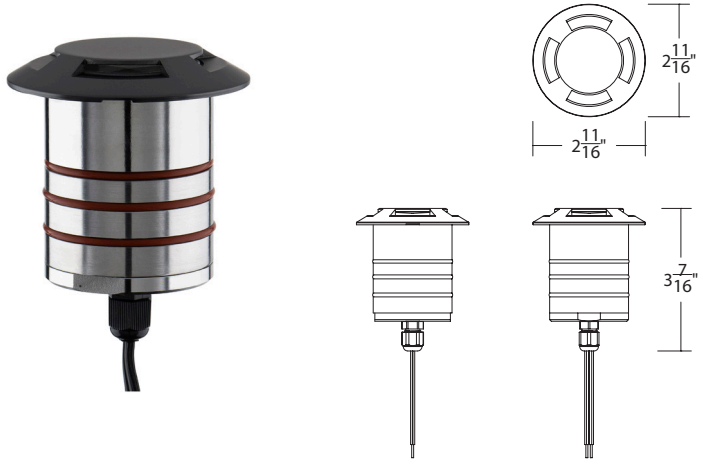

# INDICATOR LIGHT

2101-CS

Fixture Type:

Catalog Number:

Project: \_\_\_\_\_

Location: \_\_\_\_\_

## PRODUCT DESCRIPTION

Enjoy awe-inspiring wayfinding illumination. COLORSCAPING LED indicator Lights guide you safely around a flower garden, pool, driveway, or through backyard woods. From subtle tones to bold vivid hues, create multi-colored lighting effects to control sightlines and make your yard feel larger at night. Magical. Bedazzling.

## SPECIFICATIONS

- Input:** 15VAC (Colorscaping Smart Transformer is required)  
**Power:** 4.5W / 5.5VA (Use VA value for sizing the transformer and calculate voltage drop.)  
**Brightness:** White: 15 lm  
 Red: 3 lm  
 Green: 10 lm  
 Blue: 2 lm  
**CRI:** 85  
**Rated Life:** 50,000 hours  
**IP Rating:** IP68