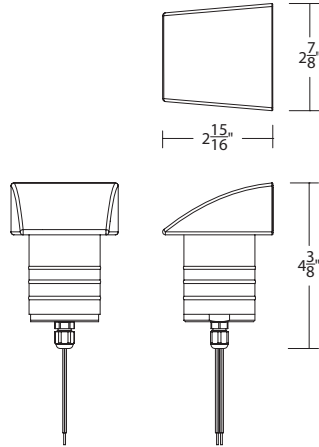

# INDICATOR LIGHT

2081-CS

Fixture Type:

Catalog Number:

Project: \_\_\_\_\_

Location: \_\_\_\_\_