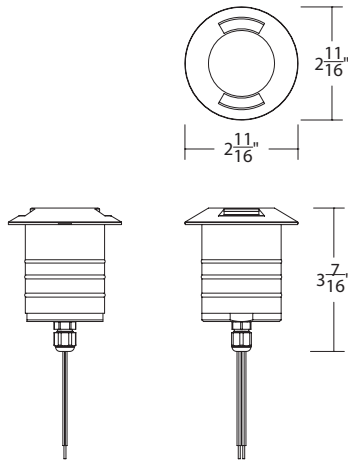

INDICATOR LIGHT

2071-CS

Fixture Type:

Catalog Number:

Project: _____

Location: _____

PRODUCT DESCRIPTION

Enjoy awe-inspiring wayfinding illumination. COLORSCAPING LED indicator Lights guide you safely around a flower garden, pool, driveway, or through backyard woods. From subtle tones to bold vivid hues, create multi-colored lighting effects to control sightlines and make your yard feel larger at night. Magical. Bedazzling.

SPECIFICATIONS

- Input:** 15VAC (Colorscaping Smart Transformer is required)
Power: 4.5W / 5.5VA (Use VA value for sizing the transformer and calculate voltage drop.)
Brightness: White: 7 lm
 Red: 2 lm
 Green: 5 lm
 Blue: 1 lm
CRI: 85
Rated Life: 50,000 hours
IP Rating: IP68

INDICATOR LIGHT

2071-CS

2" Concrete Poer Kit

*For installation in concrete.
Use with a 4" outdoor rated junction box
and a trade size 2" schedule 80 PVC pipe*

2000-CON-PVC

Magnetic Transformers

*Stainless Steel, 15V output, IP65 rated, UL 1838 listed
See transformer spec sheet for details and its accessories*