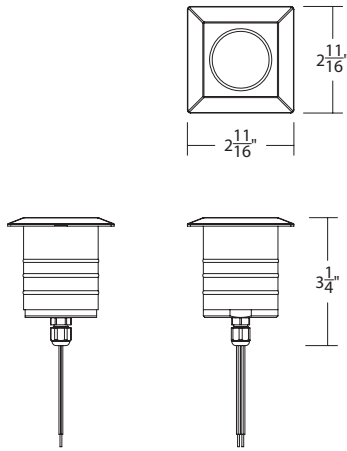

# INDICATOR LIGHT

2051-CS

Fixture Type:

Catalog Number:

Project: \_\_\_\_\_

Location: \_\_\_\_\_