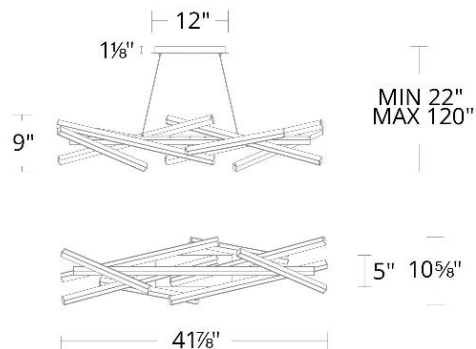

LINE DRAWING: