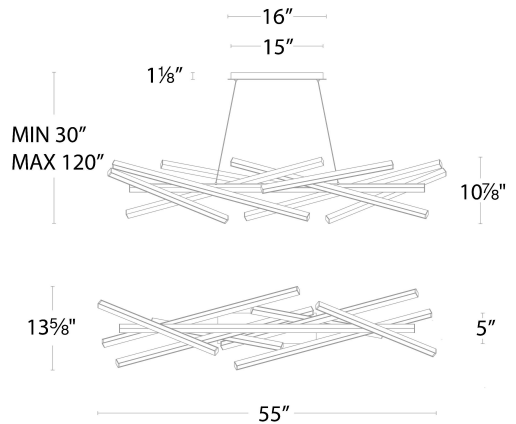

LINE DRAWING: