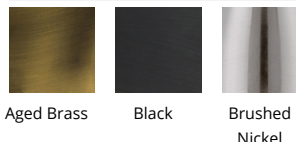

FINISHES:

Aged Brass

Black

Brushed Nickel

LINE DRAWING:

PD-73142

WAC LIGHTING

Parallax