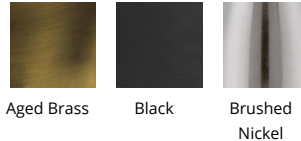

FINISHES:

Aged Brass

Black

Brushed Nickel

LINE DRAWING:

PD-73142

WAC LIGHTING

Parallax

Chandelier 3000K

Fixture Type: _____

Catalog Number: _____

Project: _____

Location: _____

Model & Size	Color Temp	Finish	LED Watts	LED Lumens	Delivered Lumens
PD-73155 55"	3000K	AB Aged Brass BK Black BN Brushed Nickel	44W	2496	1657

FINISHES:

Aged Brass Black Brushed Nickel

LINE DRAWING:

PD-73155