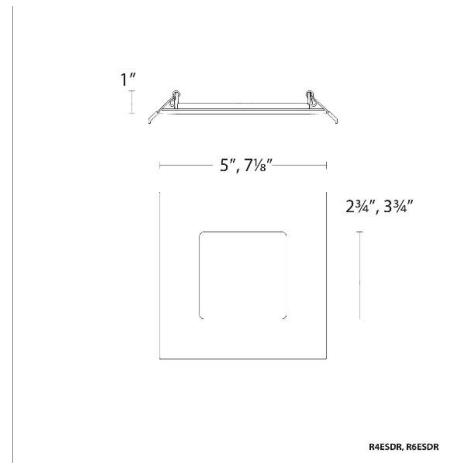

FINISHES:

White

LINE DRAWING:

WAC LIGHTING

Lotos 4" & 6" Square
Downlight 5CCT

Fixture Type: _____

Catalog Number: _____

Project: _____