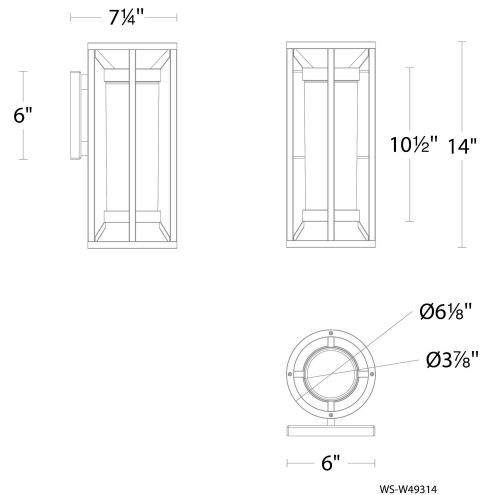

Fixture Type: _____

Catalog Number: _____

Project: _____

Location: _____

Roslyn

Outdoor Wall Sconce 3000K

Model & Size	Color Temp	Finish	LED Watts	LED Lumens	Delivered Lumens
WS-W49314 14"	3000K	BK Black	13W	1000	688

REPLACEMENT PARTS

- RPL-LEN-49314 - Glass lens
- RPL-GLA-49314 - Glass shade

FINISHES:

Black

LINE DRAWING:

Fixture Type: _____

Catalog Number: _____

Project: _____

Location: _____

Roslyn

Outdoor Wall Sconce 3000K

Model & Size	Color Temp	Finish	LED Watts	LED Lumens	Delivered Lumens
WS-W49319 19"	3000K	BK Black	16W	1247	858

Example: **WS-W49319-BK**

For custom requests please contact customs@wacighting.com