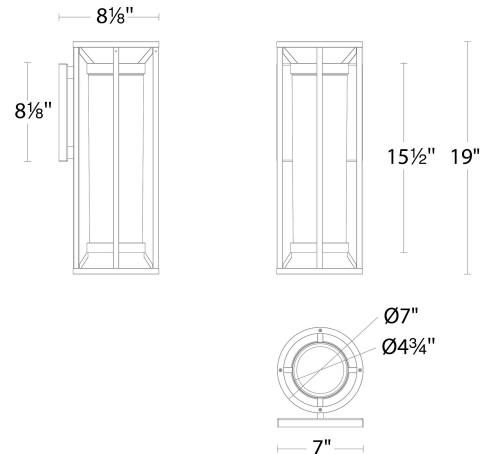

REPLACEMENT PARTS

- RPL-LEN-49319 - Glass lens
- RPL-GLA-49319 - Glass shade

FINISHES:

Black

LINE DRAWING:

WS-W49319