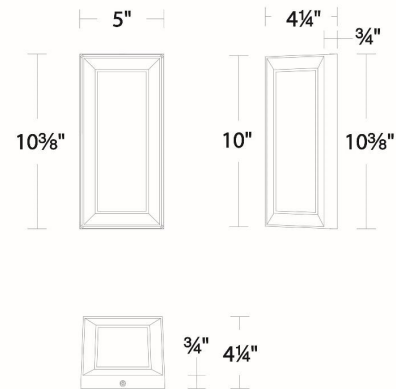

LINE DRAWING: