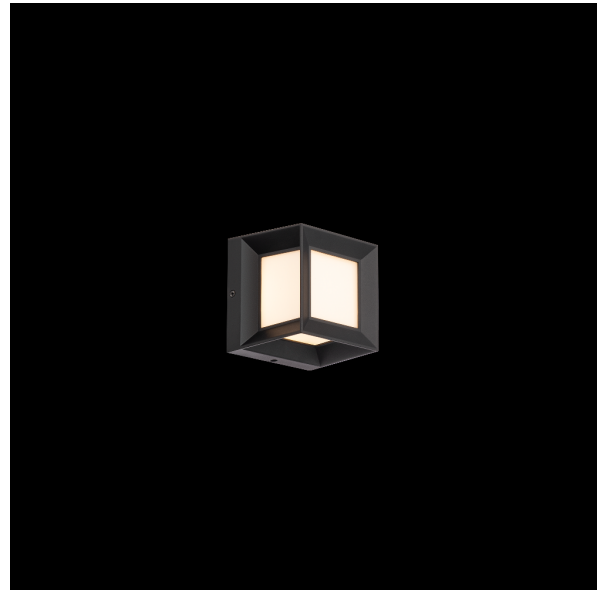

Fixture Type: _____

Catalog Number: _____

Project: _____

Location: _____

Argo

Outdoor Wall Sconce 3000K

Model & Size	Color Temp	Finish	LED Watts	LED Lumens	Delivered Lumens
WS-W39305 5"	3000K	BK Black	10W	950	443

Example: **WS-W39305-BK**

For custom requests please contact customs@wacighting.com

DESCRIPTION

Squarely there. A harmonious outline capturing etched diffusers shining with a uniform glow.

FEATURES

- Illumination on five sides with acrylic diffuser
- ACLED driverless technology
- 5 Year warranty

SPECIFICATIONS

Color Temp:	3000K
Input:	120 VAC,50/60Hz
CRI:	90
Dimming:	ELV: 100-5% ,TRIAC: 100-10%
Rated Life:	60000 Hours
Mounting:	Can be mounted on ceiling or wall in all orientations
Standards:	ETL, cETL,IP65,Title 24 JA8-2019 Compliant Wet Location Listed
Construction:	Aluminum body with PC diffuser