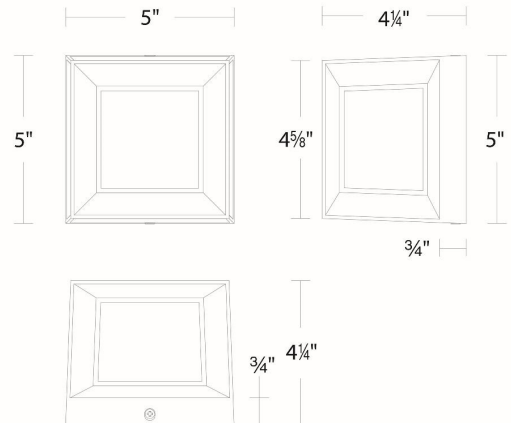

LINE DRAWING: