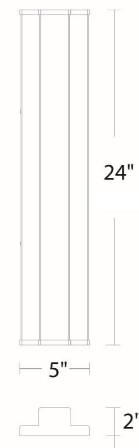

FINISHES:

Black

LINE DRAWING:

WS-W13324

Fixture Type: _____

Catalog Number: _____

Project: _____

Location: _____