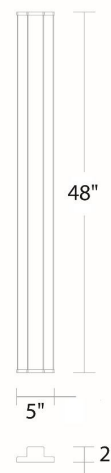

Fixture Type: _____

Catalog Number: _____

Project: _____

Location: _____

Revels

Outdoor Wall Sconce

Model & Size	Color Temp	Finish	LED Watts	LED Lumens	Delivered Lumens
WS-W13324 24"	3000K	BK Black	13W	300	193
	3500K		13W	300	193
	4000K		13W	300	193

FINISHES:

Black

LINE DRAWING:

WS-W13324

Fixture Type: _____

Catalog Number: _____

Project: _____

Location: _____

FINISHES:

Black

LINE DRAWING:

WS-W13336

Fixture Type: _____

Catalog Number: _____

Project: _____

Location: _____

FINISHES:

Black

LINE DRAWING:

WS-W13348

Fixture Type: _____

Catalog Number: _____

Project: _____

Location: _____