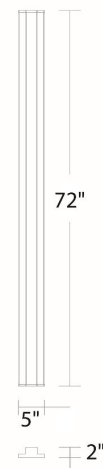

LINE DRAWING: