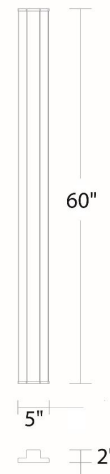

FINISHES:

Black

LINE DRAWING:

WS-W13324

Fixture Type: _____

Catalog Number: _____

Project: _____

Location: _____

FINISHES:

Black

LINE DRAWING:

WS-W13336

Fixture Type: _____

Catalog Number: _____

Project: _____

Location: _____

FINISHES:

Black

LINE DRAWING:

WS-W13348

Fixture Type: _____

Catalog Number: _____

Project: _____

Location: _____

FINISHES:

Black

LINE DRAWING:

WS-W13360

Fixture Type: _____

Catalog Number: _____

Project: _____

Location: _____