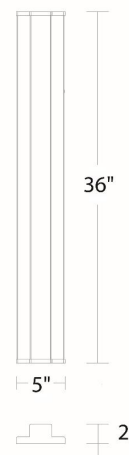

Fixture Type: _____

Catalog Number: _____

Project: _____

Location: _____

Revels

Outdoor Wall Sconce

Model & Size	Color Temp	Finish	LED Watts	LED Lumens	Delivered Lumens
WS-W13324 24"	3000K	BK Black	13W	300	193
	3500K		13W	300	193
	4000K		13W	300	193

FINISHES:

Black

LINE DRAWING:

WS-W13336

Fixture Type: _____

Catalog Number: _____

Project: _____

Location: _____