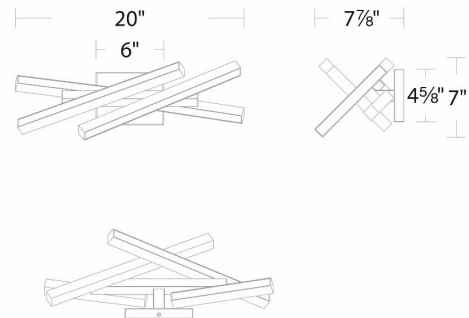

LINE DRAWING: