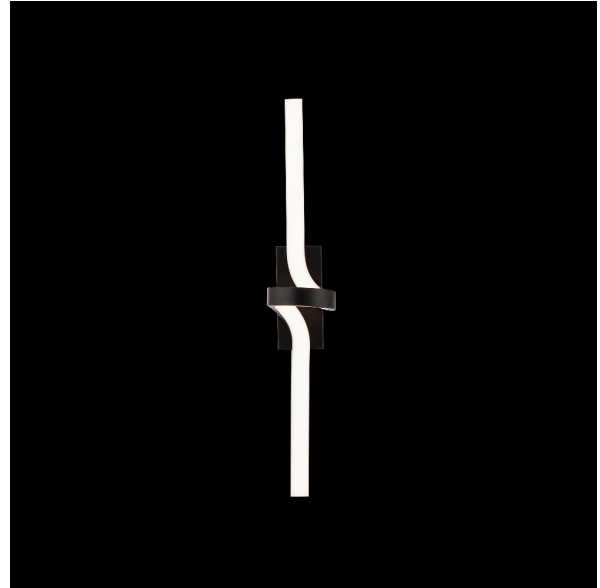

Fixture Type: _____

Catalog Number: _____

Project: _____

Location: _____

Loophole

Bathroom Vanity & Sconce

Model & Size	Color Temp	Finish	LED Watts	LED Lumens	Delivered Lumens
WS-61326 26"	2700K	BK Black	24W	1475	946
	3000K		24W	1475	981
	3500K		24W	1475	958

Example: **WS-61326-35-BK**

For custom requests please contact customs@wacighting.com

DESCRIPTION

A twist of illumination. Elegant contours offering gracefully bending light.

FEATURES

- Omnidirectional illumination
- Conversion plate included to accommodate 4" junction box
- Built in color temperature adjustability. Switch from 2700K/3000K/3500K
- Driver concealed within the canopy
- 5 year warranty

SPECIFICATIONS

Color Temp:	3000K,3500K,2700K
Input:	120/277 VAC,50/60Hz
CRI:	90
Dimming:	ELV: 100-5% ,TRIAC: 100-10%
Mounting:	Can be mounted on wall in all orientations
Standards:	ETL, cETL Damp Location Listed
Construction:	Metal body with silicone diffuser