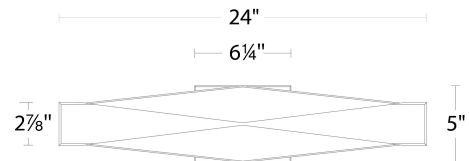

LINE DRAWING: