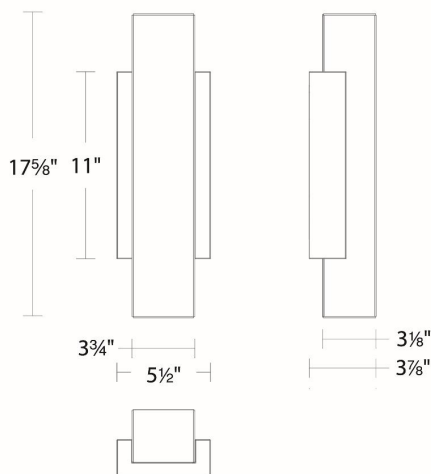

#### REPLACEMENT PARTS

RPL-SHA-55318 - Fabric shade

#### LINE DRAWING:

WS-55318