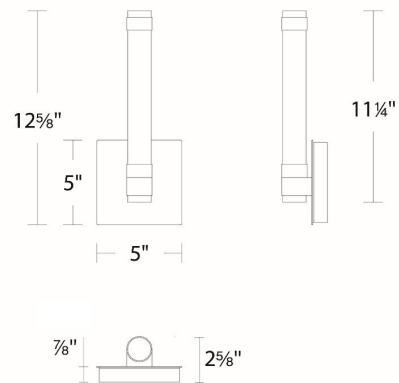

SPECIFICATIONS

Color Temp:	3000K
Input:	120/277 VAC,50/60Hz
CRI:	90
Mounting:	Can be mounted on wall vertically or upside down
Standards:	ETL, cETL Damp Location Listed
Construction:	Aluminum body with glass diffuser

REPLACEMENT PARTS

- RPL-FIL-51313-AB - Replacement lamp AB
- RPL-FIL-51313-BK - Replacement lamp BK

FINISHES:

Aged Brass Black

LINE DRAWING:

WS-51313