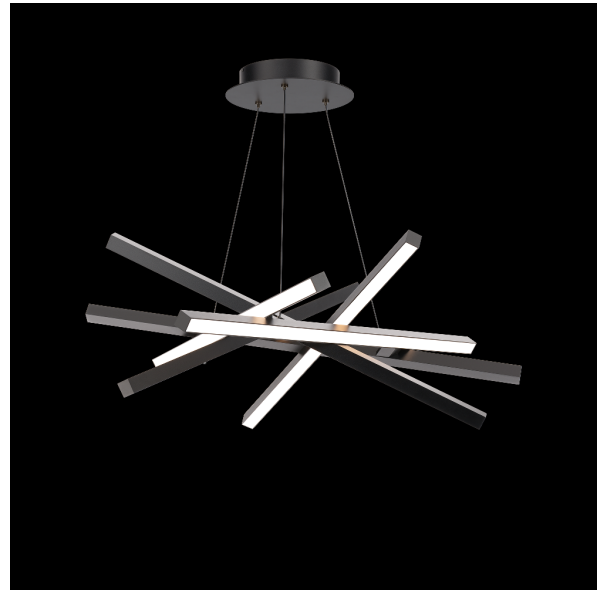

Fixture Type: _____

Catalog Number: _____

Project: _____

Location: _____

Parallax

Pendant 3000K

Model & Size	Color Temp	Finish	LED Watts	LED Lumens	Delivered Lumens
PD-73134 34"	3000K	BK Black	42W	2645	1664

Example: **PD-73134-BK**

For custom requests please contact customs@wacighting.com

DESCRIPTION

Effortlessly deliberate. A complex array of slender light bars create crisp lines, adding a sculptural feel to any space.

FEATURES

- Low profile, adjustable powered aircraft cables for an ultra-clean look
- Spin-on round canopy with minimal hardware
- May be mounted on a sloped ceiling
- Driver concealed within the canopy
- 5 Year warranty

SPECIFICATIONS

Color Temp:	3000K
Input:	120-277 VAC, 50/60Hz
CRI:	90
Dimming:	TRIAC: 100-5%
Rated Life:	50000 Hours
Standards:	ETL, cETL Damp Location Listed
Construction:	Extruded aluminum frame with PC diffuser