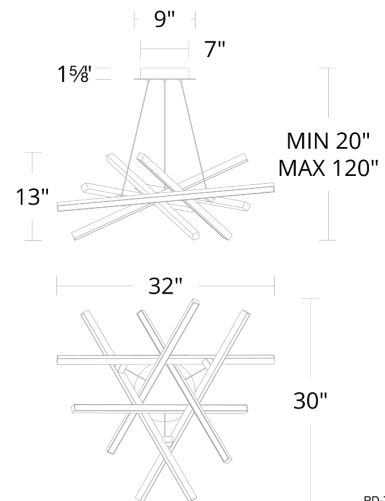

### SPECIFICATIONS

Color Temp:	3000K
Input:	120-277 VAC, 50/60Hz
CRI:	90
Dimming:	TRIAC: 100-5%
Rated Life:	50000 Hours
Standards:	ETL, cETL Damp Location Listed
Construction:	Extruded aluminum frame with PC diffuser

### LINE DRAWING:

PD-73134