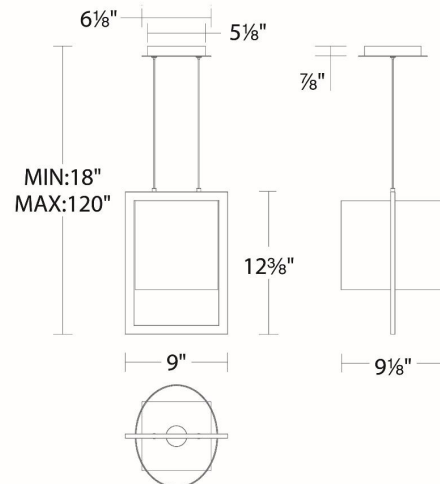

Fixture Type: _____

Catalog Number: _____

Project: _____

Location: _____

Park Avenue

Mini Pendant 3000K

Model & Size	Color Temp	Finish	LED Watts	LED Lumens	Delivered Lumens
PD-33312 12"	3000K	AB Aged Brass BK Black	8W	434	289

REPLACEMENT PARTS

RPL-SHA-33312 - Fabric Shade

FINISHES:

LINE DRAWING:

PD-33312