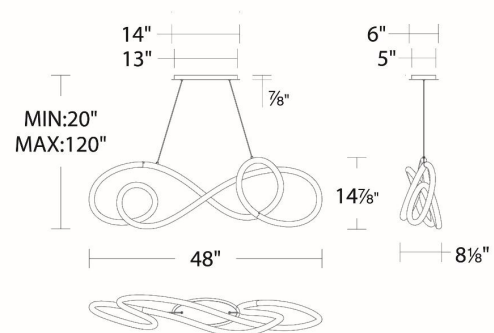

- Light source with etched acrylic tube exterior and silicone interior
- Low profile, adjustable powered aircraft cables for an ultra-clean look
- Oval canopy
- Driver concealed within the canopy
- 5 year warranty

FINISHES:

Aged Brass Black

LINE DRAWING:

PD-19348