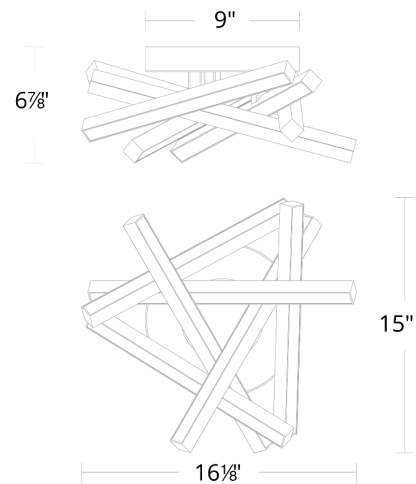

FINISHES:

Black

Brushed
Nickel

Chrome

LINE DRAWING:

FM-73116