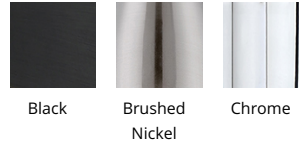

Fixture Type: _____

Catalog Number: _____

Project: _____

Location: _____

Parallax

Flush Mount

Model & Size	Color Temp	Finish	LED Watts	LED Lumens	Delivered Lumens
FM-73116 16"	2700K	BK Black	28W	2150	1264
	3000K	BN Brushed Nickel	28W	2150	1352
	3500K	CH Chrome	28W	2150	1346

Example: **FM-73116-35-CH**

For custom requests please contact customs@wacighting.com

DESCRIPTION

Effortlessly deliberate. A ceiling mount or wall sconce of exaggerated proportions. Unparalleled.

FEATURES

- Built in color temperature adjustability. Switch from 2700K/3000K/3500K
- 5 year warranty

SPECIFICATIONS

Color Temp:	2700K,3000K,3500K
Input:	120/277 VAC,50/60Hz
CRI:	90
Dimming:	ELV: 100-5% ,TRIAC: 100-10%
Rated Life:	50000 Hours
Mounting:	Can be mounted on ceiling or wall in all orientations
Standards:	ETL, cETL Damp Location Listed
Construction:	Aluminum body, PC diffuser

FINISHES:

Black

Brushed
Nickel

Chrome

LINE DRAWING:

FM-73116