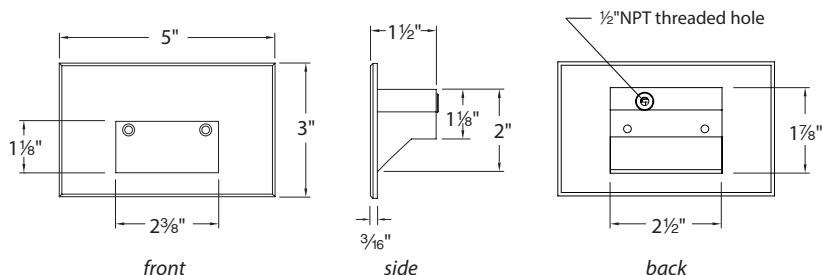

SPECIFICATIONS

Construction: Die-cast aluminum

Power: Direct wiring, no remote driver needed.

Input: 120V 50/60Hz (277V special order/3000K, Amber (AM))

Light Source: HV-AC High Power LED, CRI: 90
Optional color lenses. Total power consumption of 3.5W

Mounting: Fits into 2" x 4" J-Box with minimum inside dimensions of 3"L x 2"W x 2"H
Includes bracket for J-Box mount.

Dimming: Dim to 10% with ELV dimmer (120V only).
Approved dimmers: Lutron Nova-T NTELV-300 & NTELV-600, Lutron Vietri VTELV-600, Lutron Diva DVELV-300P, Lutron Skylark SELV-300P, Lutron Maestro MAELV-600