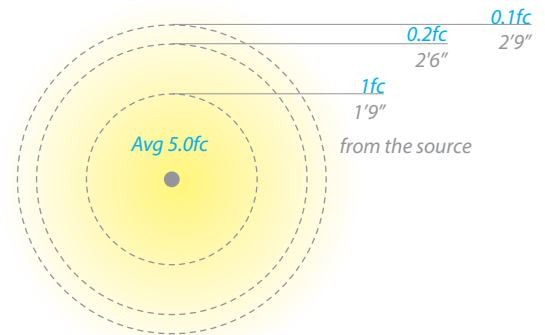

FEATURES

- IP66 rated, Protected against powerful water jets
- Factory sealed water tight fixtures
- Solid diecast corrosion resistant aluminum alloy
- Recommended spacing for installation: Residential: 4 to 6 ft; Commercial: 3 to 4ft
- Mounting stake, 6 foot lead wire, and direct burial gel filled wire nuts are included
- Maintains constant lumen output against voltage drop
- UL & cUL 1838 Listed