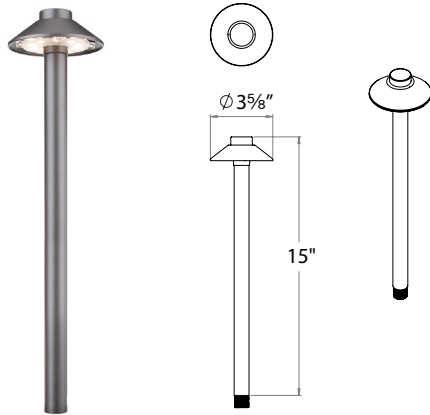

INTERPATH LED AREA LIGHT

6511

WAC

LANDSCAPE LIGHTING

Fixture Type:

Catalog Number:

Project: _____

Location: _____

PRODUCT DESCRIPTION

Sturdy center mount design works well in applications where directional illumination is desired. Simple design with small form factor, natural fit to any landscapes.

SPECIFICATIONS

Input: 9-15VAC (Transformer is required)
Power: 2.5W / 2.7VA
Brightness: Up to 100 lm
CRI: 90+
Rated Life: 60,000 hours

FEATURES

- IP66 rated, Protected against powerful water jets
- Factory sealed water tight fixtures
- Solid diecast corrosion resistant aluminum alloy
- Recommended spacing for installation: Residential: 4 to 6 ft; Commercial: 3 to 4ft
- Mounting stake, 6 foot lead wire, and direct burial gel filled wire nuts are included
- Maintains constant lumen output against voltage drop
- UL & cUL 1838 Listed

INTERPATH LED AREA LIGHT

6511

WAC

LANDSCAPE LIGHTING

Surface Mount Flange/Stake

Includes three 7 inch threaded stainless steel stabilizing pins for ground mounting or surface mounts with four screws or over a junction box